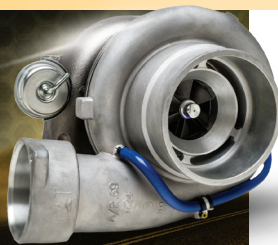

\$500 OFF CAT REMAN TURBOS

Full Core Credit¹ for Equivalent Aftermarket Core²

CAT REMAN UPGRADE TO NEW CYLINDER HEADS

Full Core Credit¹ for Equivalent Aftermarket Core³

REBUILD AND REPOWER OPTIONS

\$500 OFF