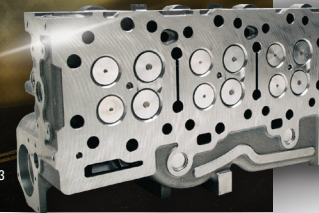

\$500 OFF CAT REMAN TURBOS

Full Core Credit¹ for Equivalent Aftermarket Core²

CAT REMAN UPGRADE TO NEW CYLINDER HEADS

Full Core Credit¹ for Equivalent Aftermarket Core³

REBUILD AND REPOWER OPTIONS

\$500 OFF